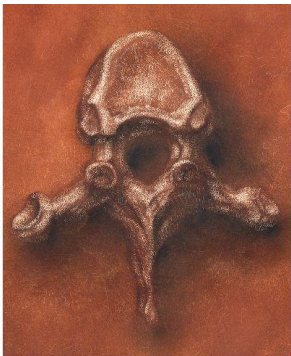

1. Choose a body part or concept

Body Part in partial or full anatomical reveal (example: skull, back, legs, hands, etc)

Activity (example: singing, climbing, running, knitting!, etc)

Artist choice!

Concepts:

Vitruvian Woman (alla DaVinci):
(Whole body)

Dissection illustration

Body part(s)

Artist Choice!

Anatomical Hands

Potter

Climber

Violist/Violinist

Guitarist

Harpist

Other _____

2. Choose your data type:

- Anatomical Terminology:** Sienna will draw these pieces as a learning device to help her ace Anatomy and Physiology! *This series **may** start during fall term.*
 - Example: muscle names, function or motion: Pectoralis major, adduction and internal rotation*
- Scientific data:** Mechanical properties of tissues, and chemistry related to muscle and joint function. This data is similar to that found in “Anatomical Pianist”
 - Example: tensile strength, force limits, range of motion, chemistry of muscle contraction and bone minerals*
- Artist’s choice!**

3. Choose your medium

- Clayboard mixed media
- Pen on gouache (paper)
- Scratchboard
- Other _____
- Artist choice!

Clayboard

Pen on gouache

Scratchboard

STAR STUFF

Animals illustrated with the amount of energy a star spent on making them (and the related nuclear chemical process). This data is calculated by Sienna! The purpose of this work is to highlight the similarities between ourselves and non-human animals. This work may also include chemistry or neurological data.