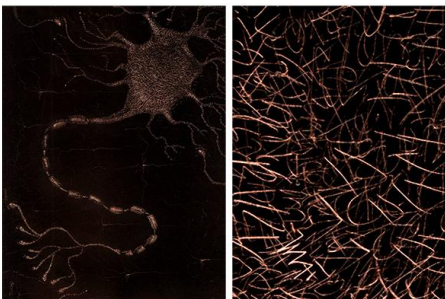

2. Select your medium.

- Mixed media Scratchboard
- *Copper engraving through single dark color (or other metals) _____
- *Copper engraving through galactic oil paint (or other metals) _____
- Black Scratchboard
- Other _____
- Artist Choice!

Mixed media scratchboard

Copper engraving through single color

Copper engraving through galactic style oil paint

MOUNTAIN SERIES

Concept Sketches:

Mt Mayon

Mountain Community

Community Tree and Root Concepts

Each Mountain is drawn with the chemical character of their minerals and the properties of their magma which dictates the power of their explosive or effusive eruptions. The Mountain Community includes data regarding ecosystem support and communication.

2. Select you medium.

- Copper engraving through single dark color
- Scratchboard engraving
- Clayboard mixed media
- Pen on gouache (paper)
- Other _____
- Artist Choice!

Copper engraving through single dark color