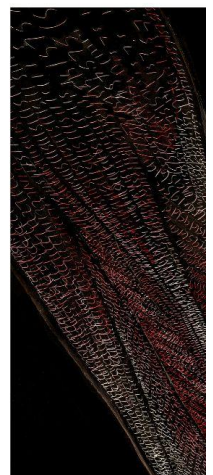

3. Choose your medium

- Clayboard mixed media
- Pen on gouache (paper)
- Scratchboard
- Other _____
- Artist choice!

Clayboard

Pen on gouache

Scratchboard

STAR STUFF

Animals illustrated with the amount of energy a star spent on making them (and the related nuclear chemical process). This data is calculated by Sienna! The purpose of this work is to highlight the similarities between ourselves and non-human animals. This work may also include chemistry or neurological data.

1. Select your animal

- | | |
|---|--|
| <input type="checkbox"/> Octopus | <input type="checkbox"/> Chimpanzee (or other non human primate) _____ |
| <input type="checkbox"/> Raven / Crow (circle preference) | <input type="checkbox"/> Human Baby |
| <input type="checkbox"/> Bird (Specify species if not Artist Choice *Multiple Reservations available) _____ | <input type="checkbox"/> Rat |
| <input type="checkbox"/> Elephant | <input type="checkbox"/> Dog |
| | <input type="checkbox"/> Other _____ |