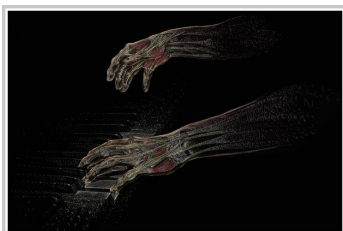

I am reserving an original on List A (Limit 3 (+/-1))

I am reserving an original on List B (Limit 2)

Circle or highlight your preferred size

*Copper engravings include an additional 5% fee

	Full Price	Early Reserve Price	Patron Price	Early Reserve Deposit	Patron Deposit
8x10	\$1,111	\$1,000	\$944	\$100	\$94
11x14	\$2,139	\$1,925	\$1,818	\$193	\$182
16x20	\$4,444	\$4,000	\$3,778	\$400	\$378
20x24	\$6,667	\$6,000	\$5,667	\$600	\$567
24x30	\$10,000	\$9,000	\$8,500	\$900	\$850
30x36	\$15,000	\$13,500	\$12,750	\$1,350	\$1,275
32x40	\$21,333	\$19,200	\$18,133	\$1,920	\$1,813

Payment plans available from 2-12 installments

ANATOMY

Concept Sketches:

This is an open request for any musculoskeletal subjects from any part of , or the full body.
Note: whole body illustrations are only available at 20"x30" or larger